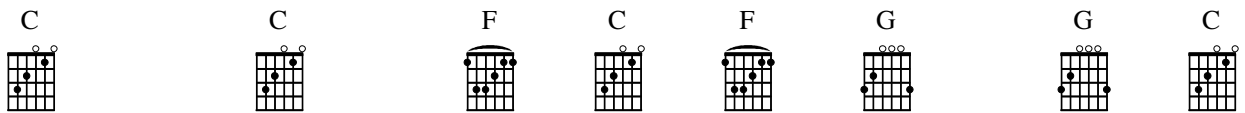

I'm A Little Teapot

Traditional

Piano

Musical notation for the first system of the song. The melody is in the treble clef and the piano accompaniment is in the bass clef. The time signature is 4/4. The lyrics are: "I'm a lit-tle tea - pot, short and stout. Here is my han - dle, here is my spout."

5

Musical notation for the second system of the song. The melody is in the treble clef and the piano accompaniment is in the bass clef. The time signature is 4/4. The lyrics are: "When I get all steamed up, then I shout. Tip me o - ver and pour me out!"