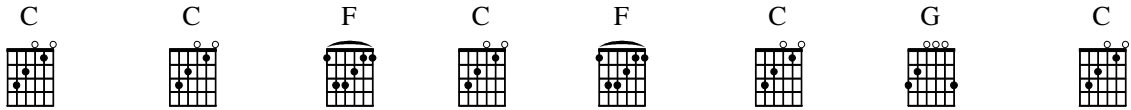

I'm A Little Teapot

Traditional

Piano

Musical notation for the first system of the song. The melody is in the treble clef and the piano accompaniment is in the bass clef. The time signature is 4/4. The lyrics are: "I'm a lit-tle tea - pot, short and stout. Here is my han - dle, here is my spout."

5

Musical notation for the second system of the song. The melody is in the treble clef and the piano accompaniment is in the bass clef. The time signature is 4/4. The lyrics are: "When I get all steamed up, then I shout. Tip me o - ver and pour me out!"